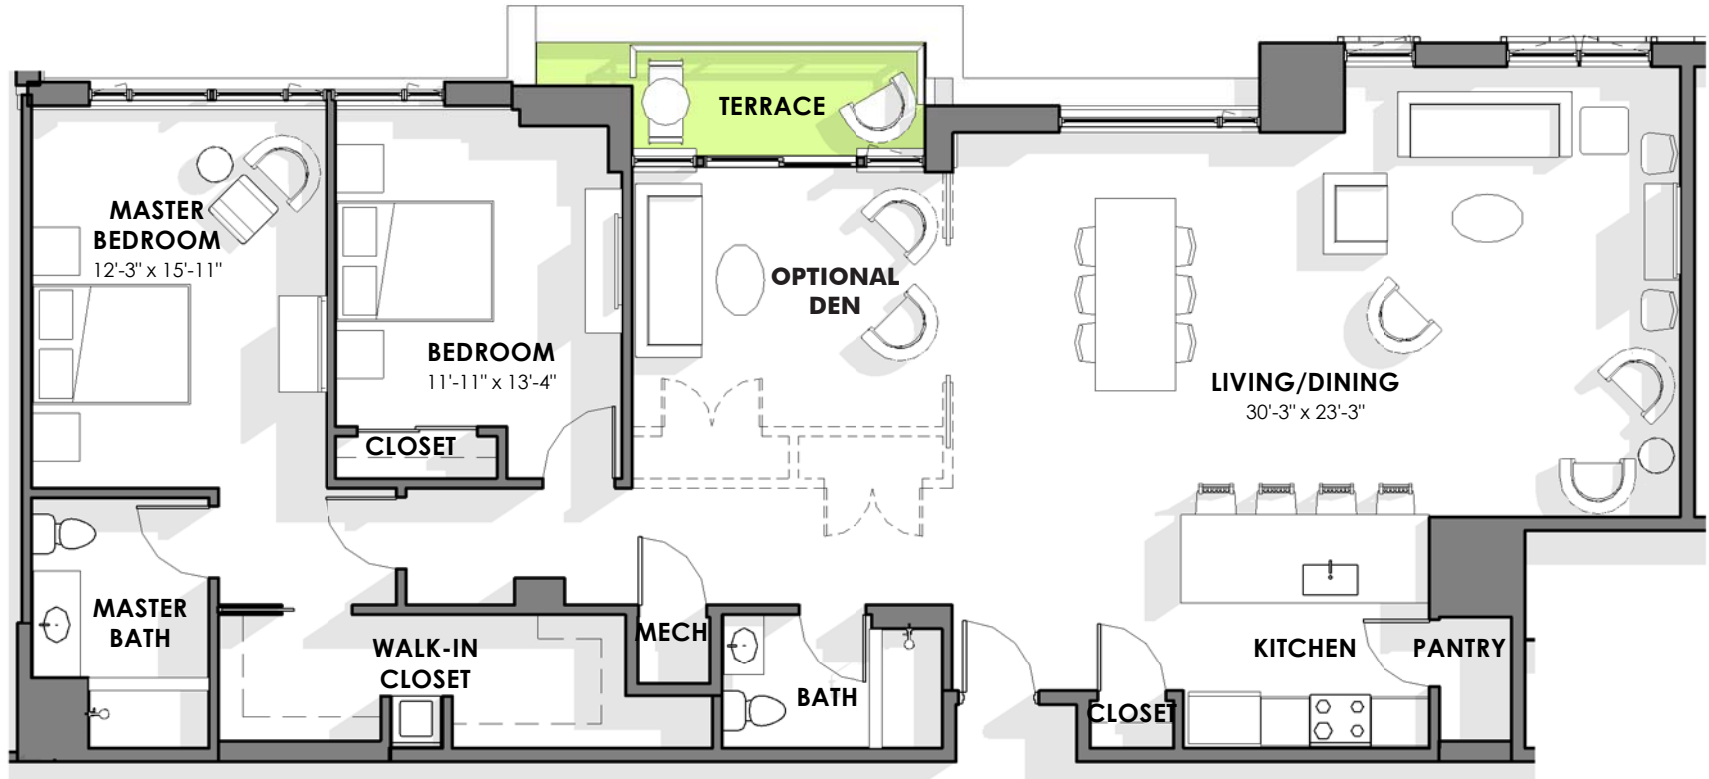

CANTERBURY WOODS GATES CIRCLE

B

BIDWELL FLOOR PLANS - 1600 SF