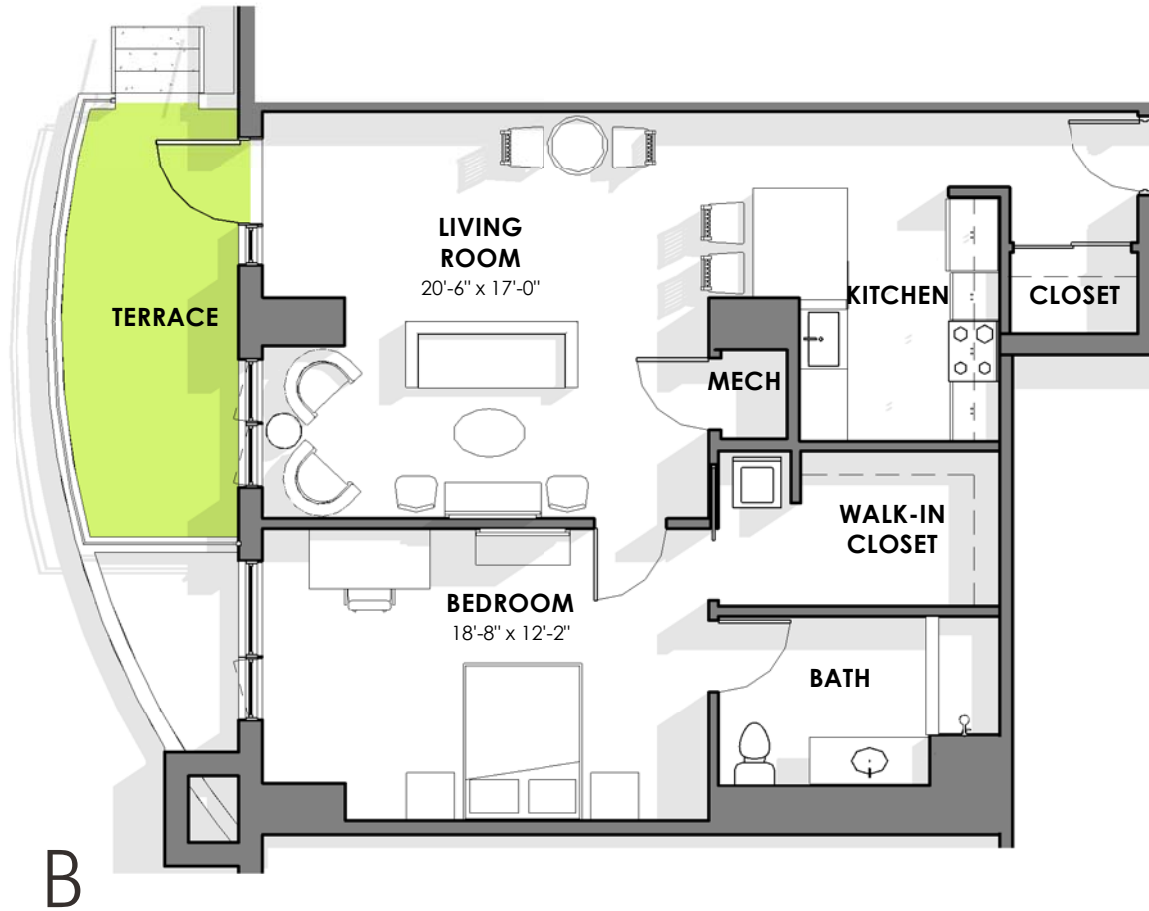

CANTERBURY WOODS GATES CIRCLE

ELMWOOD FLOOR PLANS - 800 SF