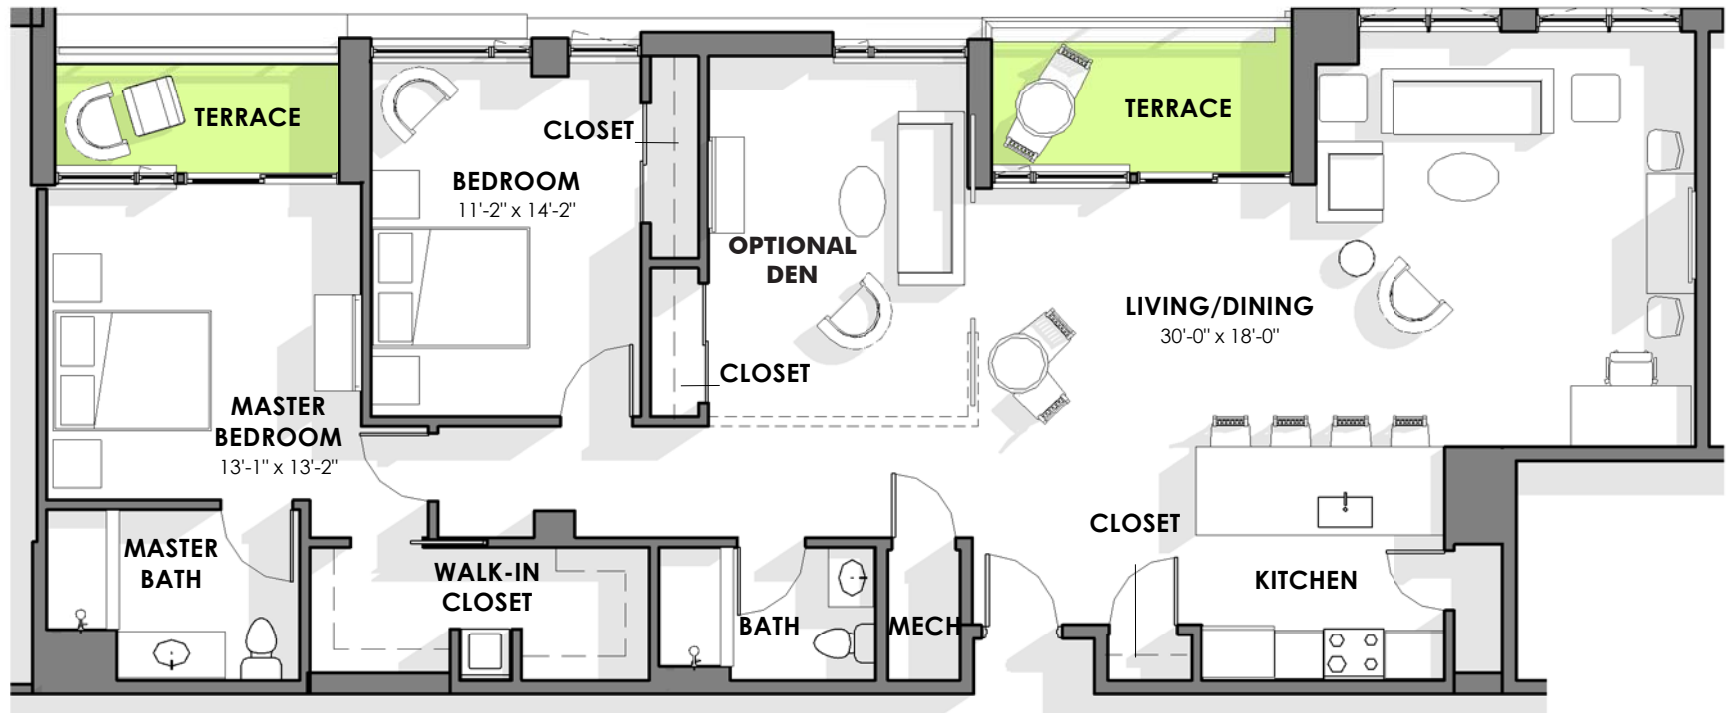

CANTERBURY WOODS GATES CIRCLE

C

CHAPIN FLOOR PLANS - 1400 SF