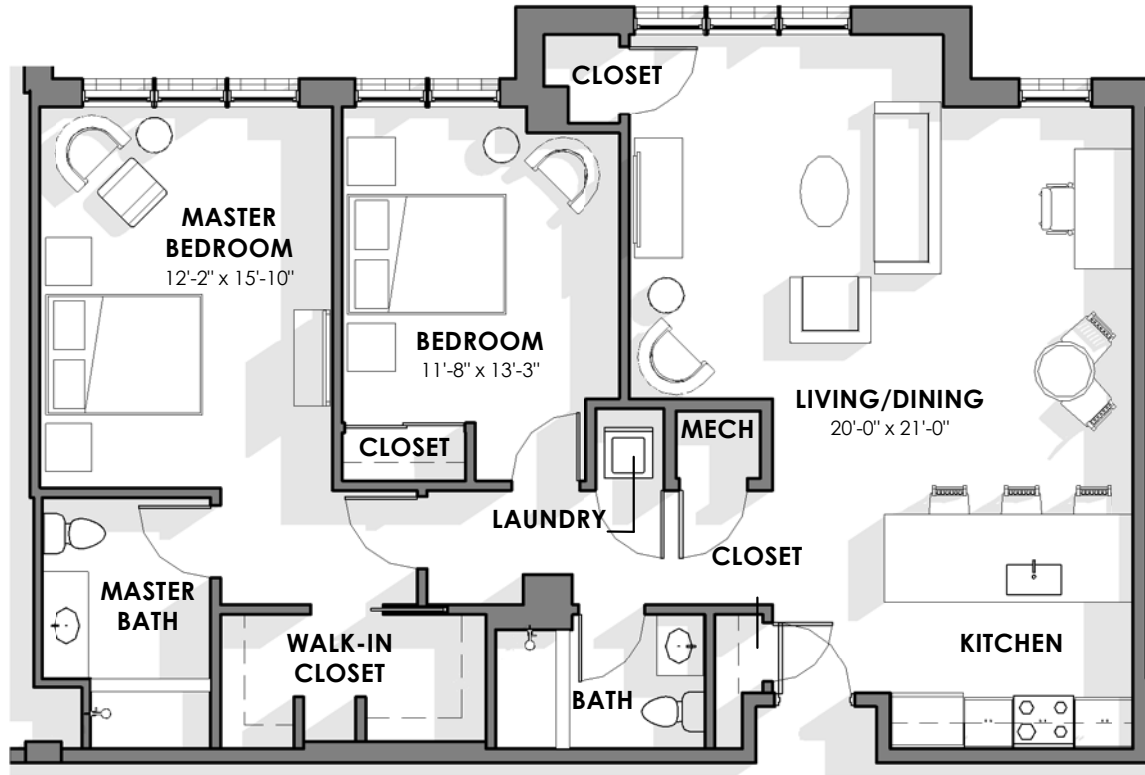

CANTERBURY WOODS GATES CIRCLE

A

GATES FLOOR PLANS - 1200 SF